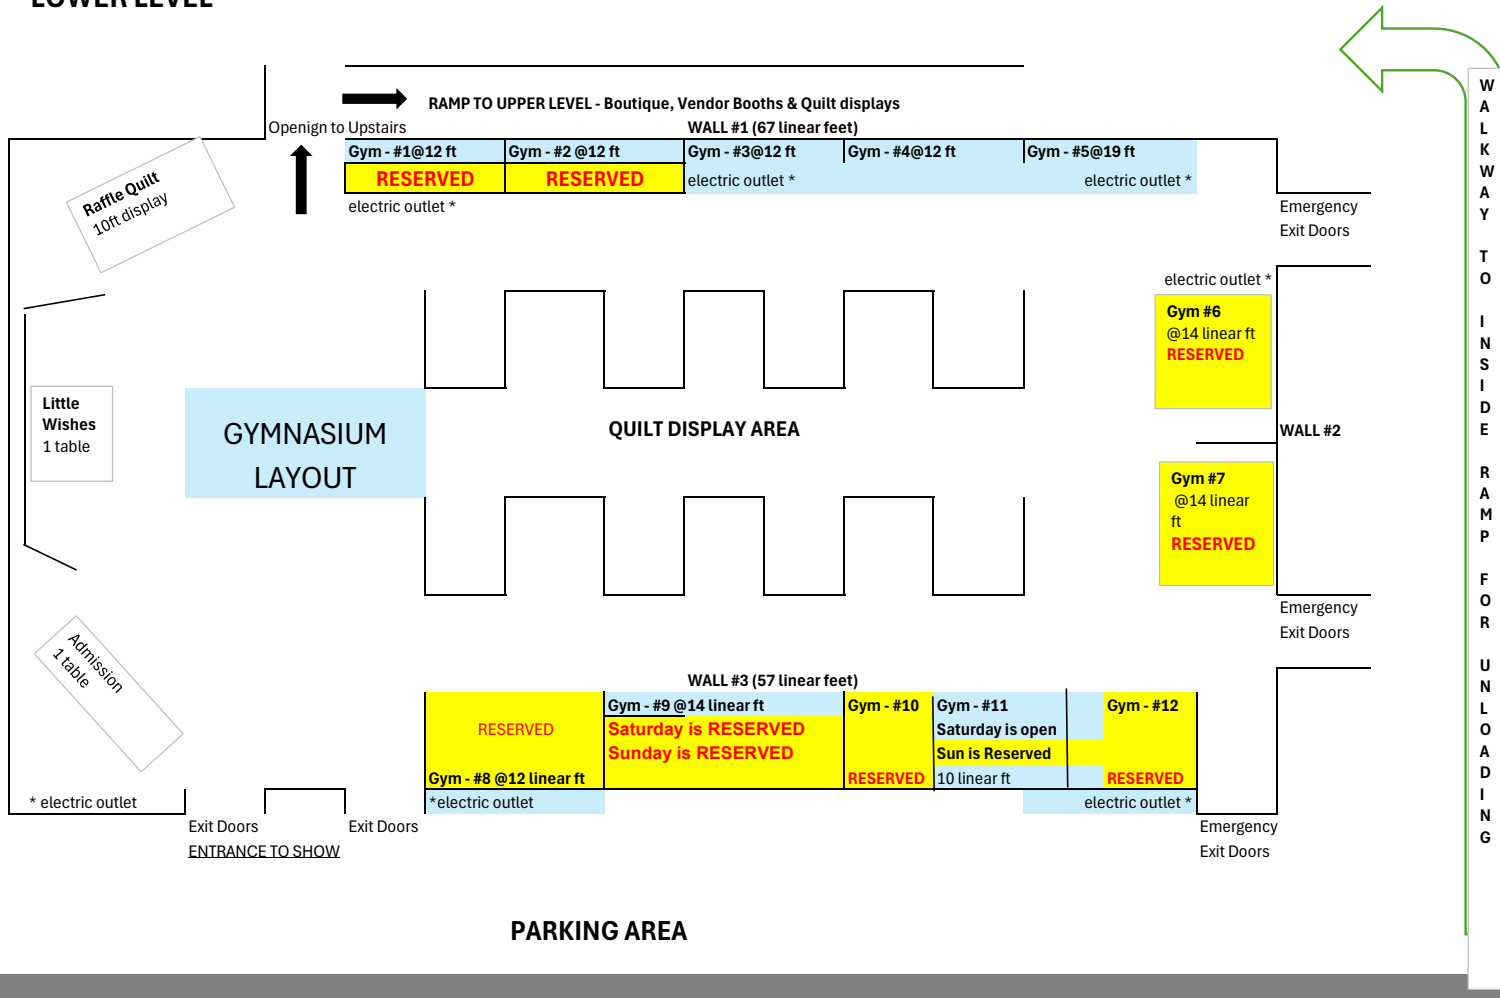

VENUE LAYOUT - CHATHAM TOWNSHIP MUNIICIPAL BUILDING

LOWER LEVEL

UPPER LEVEL