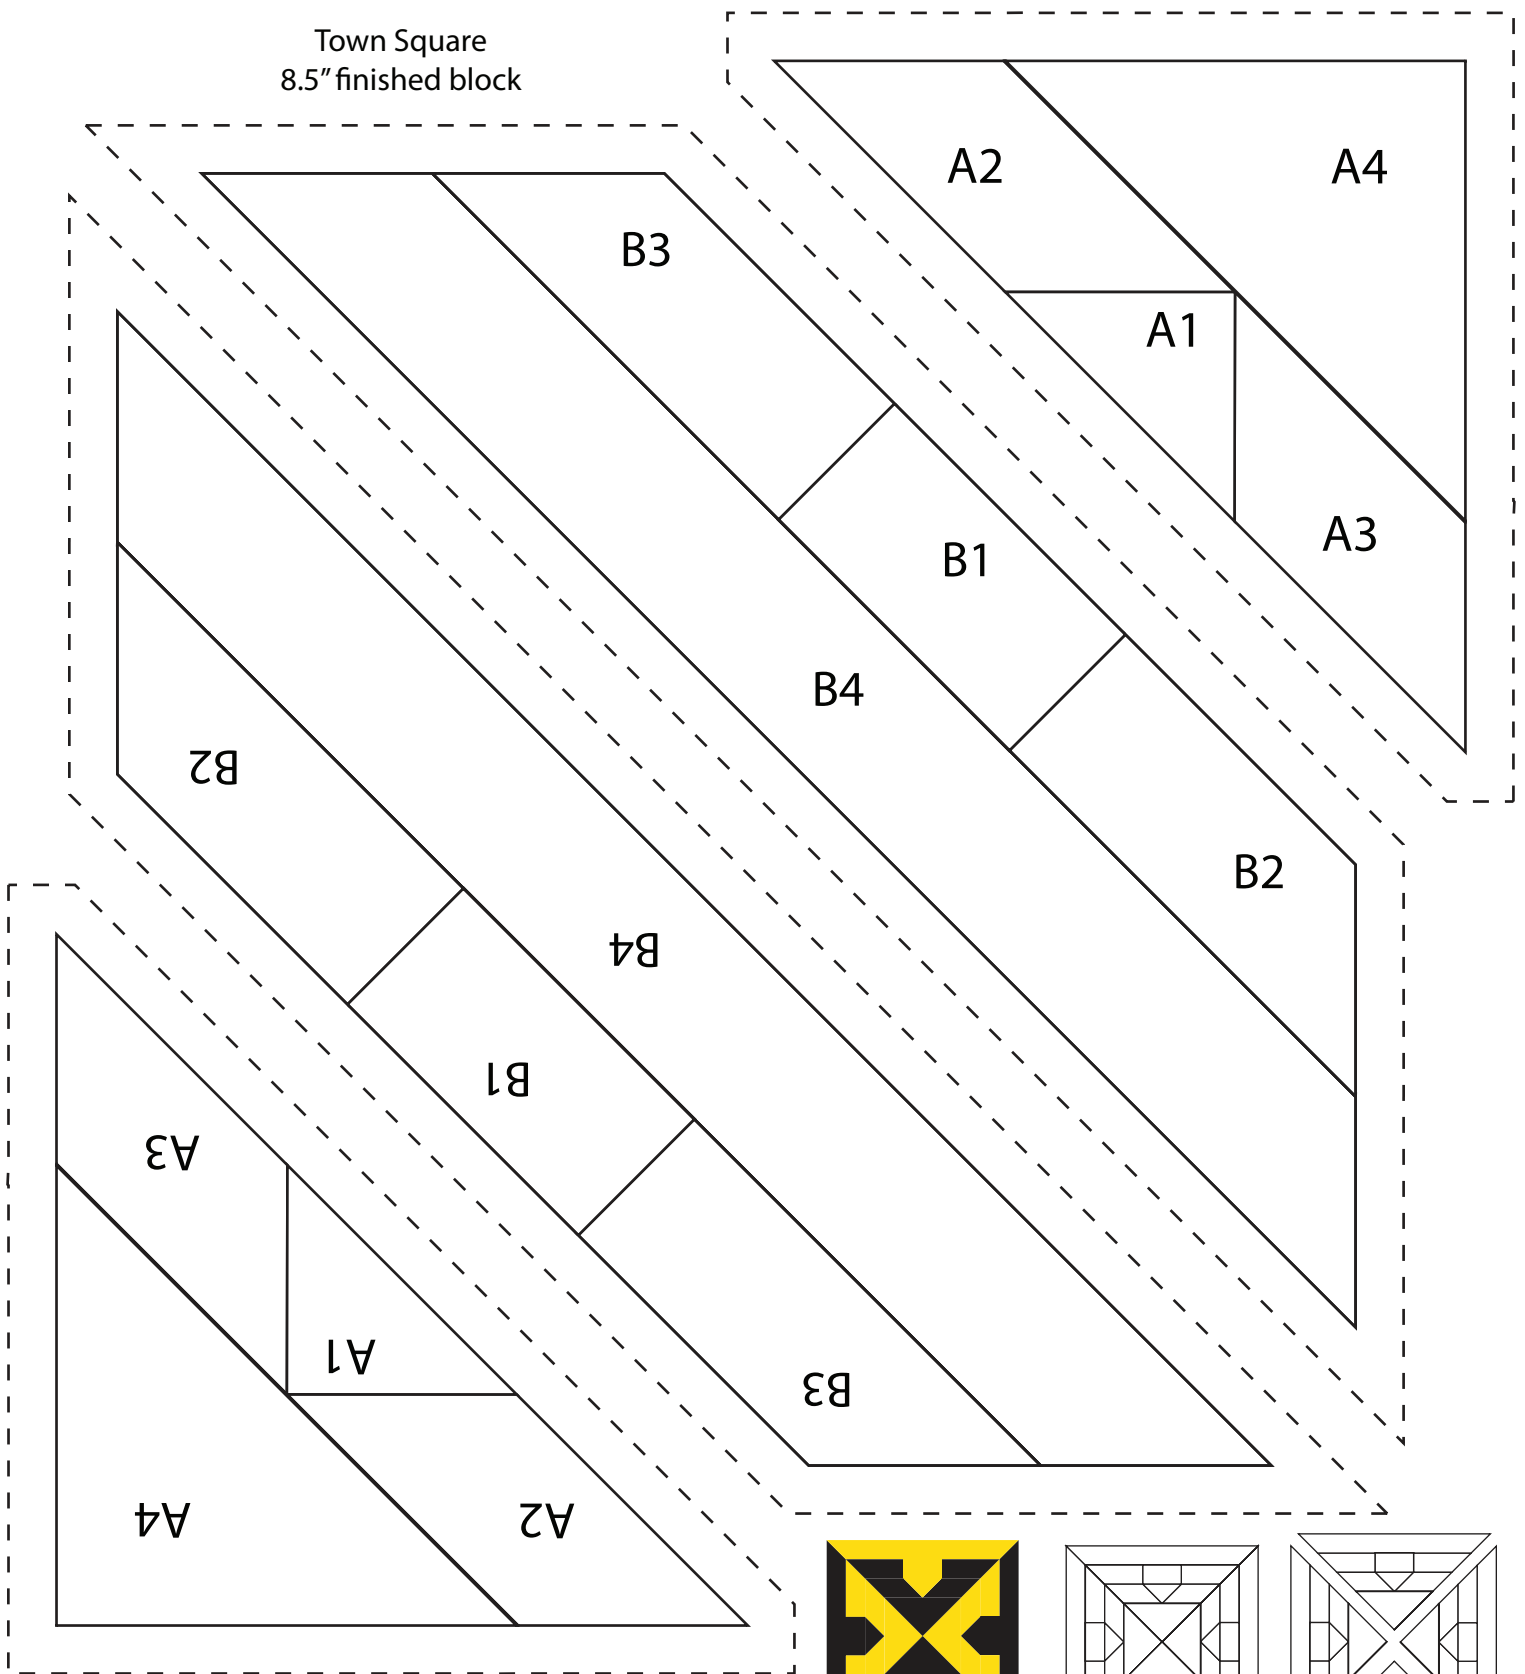

SCALE CHECK
This square should
measure
1"

When printing turn off 'fit to page'
or 'scale to fit paper' on your printer.

Town Square
6.5" finished

Four Town Square
6.5" finished block

Town Square
8.5" finished block

SCALE CHECK
This square should
measure
1"

When printing turn off 'fit to page'
or 'scale to fit paper' on your printer.

This BOM is being provided in two sizes: 6.5" and 8.5" finished. Here are some possible color layouts.

Two color blocks

Three color blocks

Four color blocks

Three & Four color blocks

Two & Three color blocks